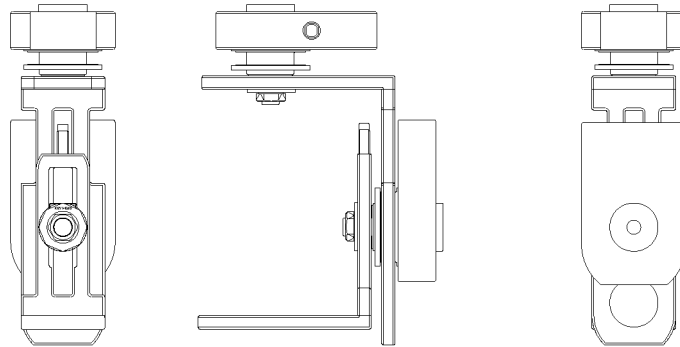

KEY HEAD **Lite**

Normal set up

/Normal Small 16

/Normal Large 435

/Panavision & Video HD setting