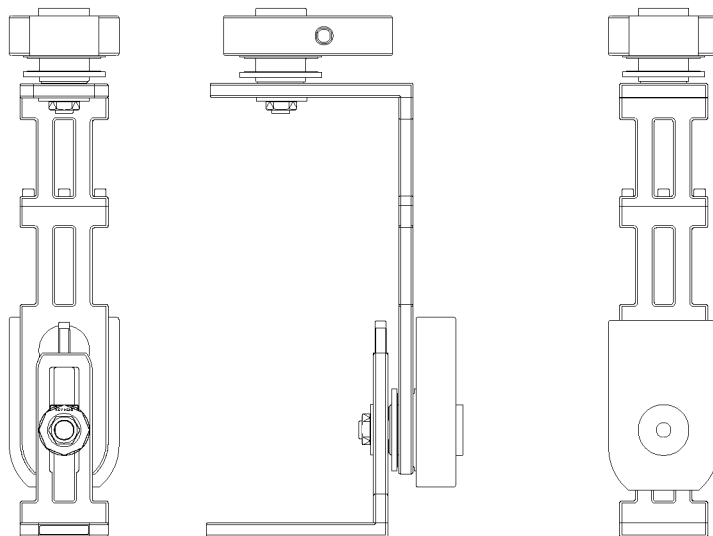

KEY HEAD **Lite**

Normal set up

/Normal Small 16

/Normal Large 435

/Panavision & Video HD setting