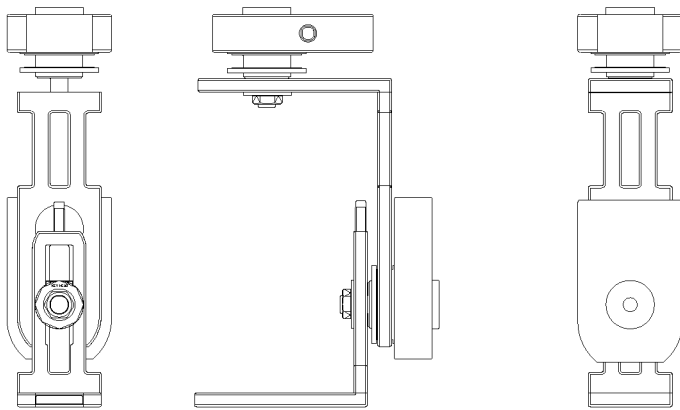

KEY HEAD **Lite**

Normal set up

/Normal Small 16

/Normal Large 435

/Panavision & Video HD setting