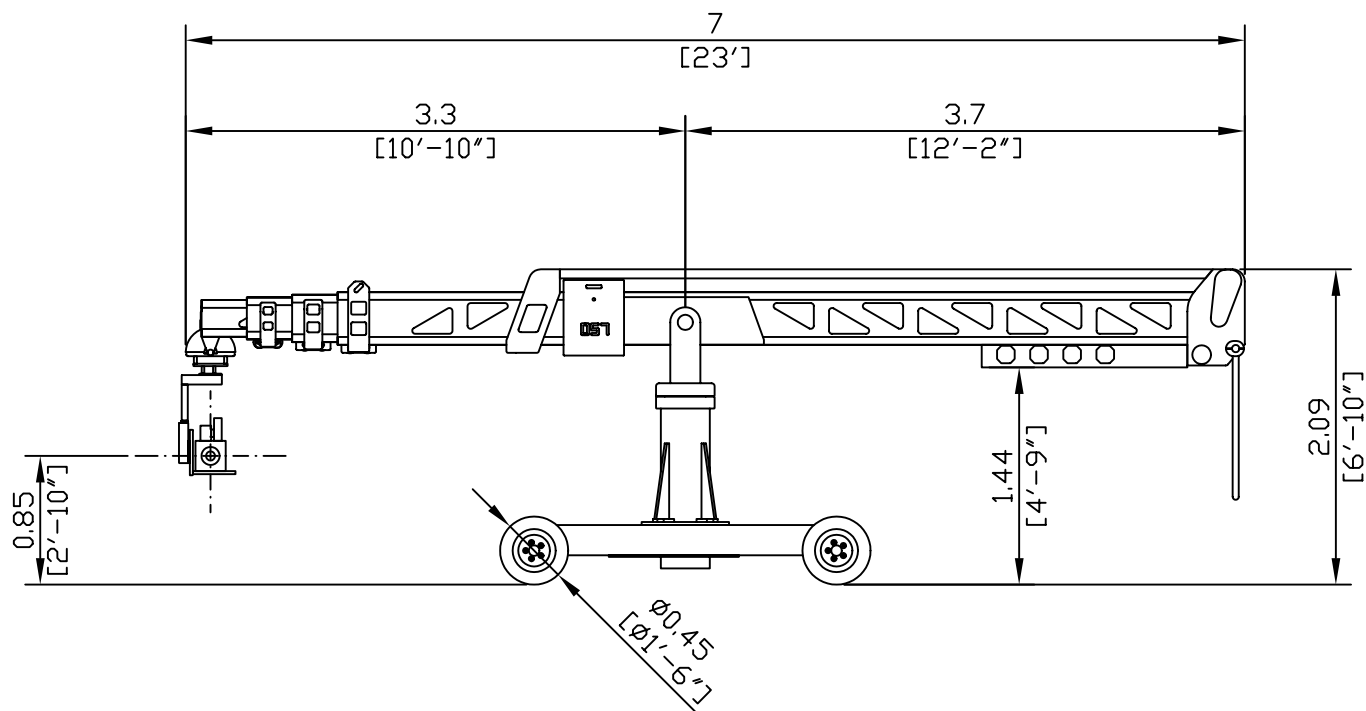

PRIMARY DATA		
MAX. LENS HEIGHT	15,11 m	50'
MAX. LENGHT	18,45 m	60' 6"
MAX. SPEED	2 m/s	6,6'/s
MIN. SPEED	1 m/h	3,3'/h
CRANE WEIGHT	2300 kg	5100 lbs

CRANE FULLY EXTENDED (Side View)

CRANE COMPACT (Side View)

DOLLY (Top View)