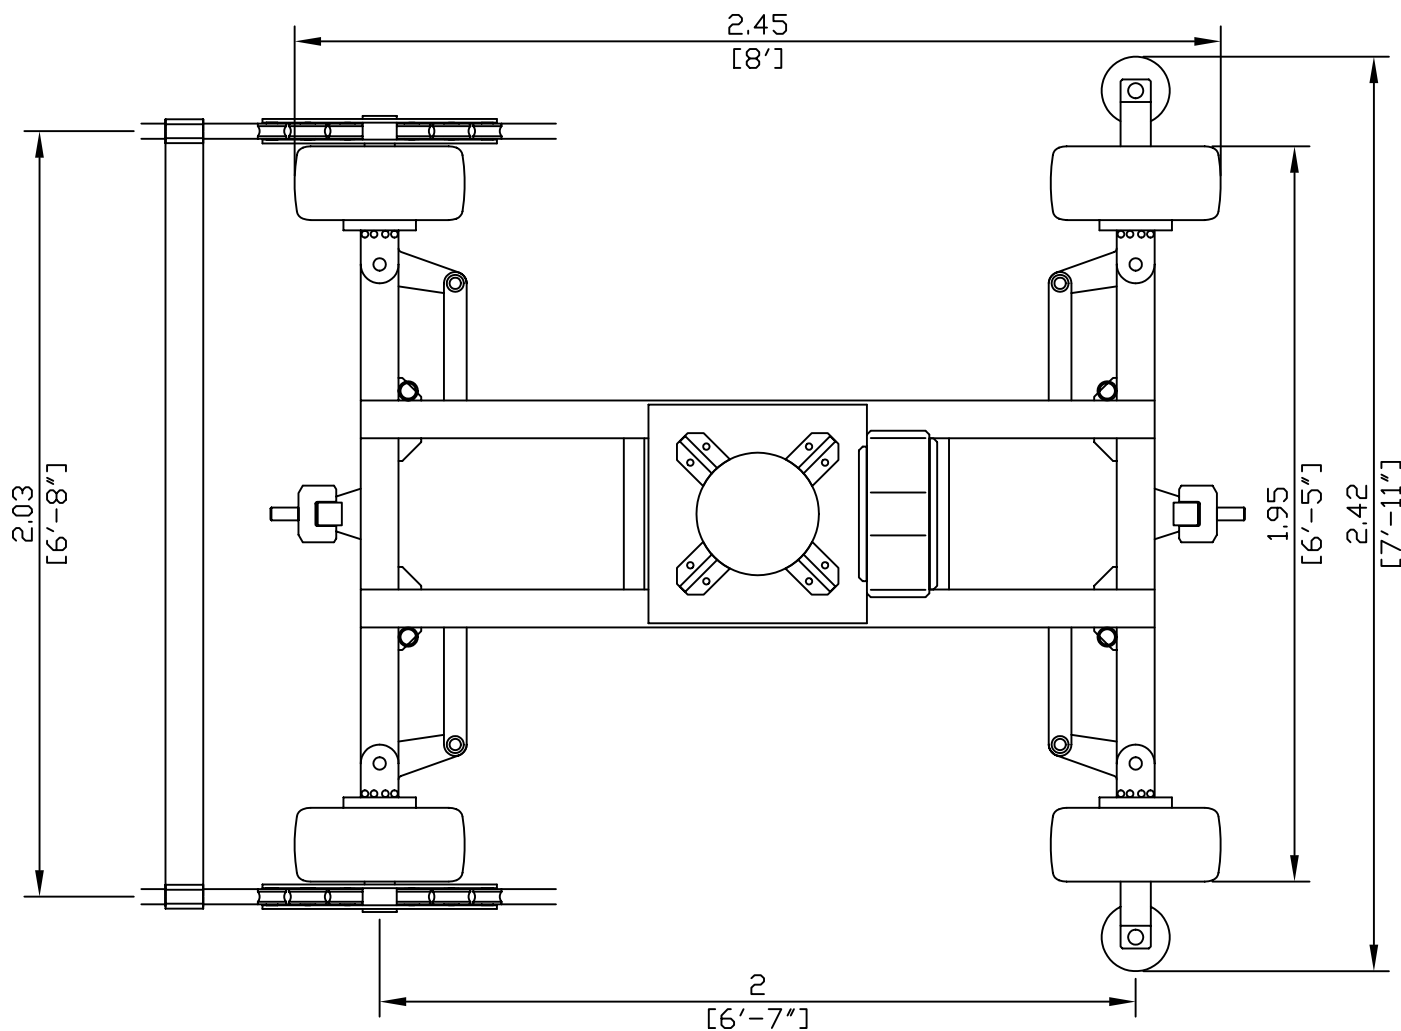

PRIMARY DATA		
MAX. LENS HEIGHT	15,11 m	50'
MAX. LENGHT	18,45 m	60' 6"
MAX. SPEED	2 m/s	6,6'/s
MIN. SPEED	1 m/h	3,3'/h
CRANE WEIGHT	2300 kg	5100 lbs

CRANE FULLY EXTENDED (Side View)

CRANE COMPACT (Side View)

DOLLY (Top View)